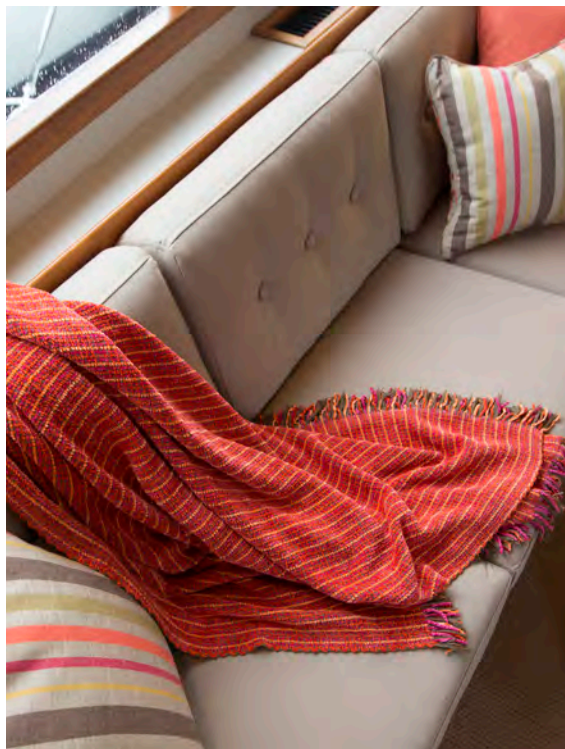

Feel at home on the water.

Relax as you soak in the cool breeze and listen to the gentle lapping of the water. Leave the world in your wake as you push your boat to the limit and experience the thrill of a new catch. Whatever your speed, whatever your style, Sunbrella delivers the comfort you need to enjoy the freedom of life on the water. Find out how to design marine-inspired spaces on land and at sea at sunbrellashine.com/nautical.