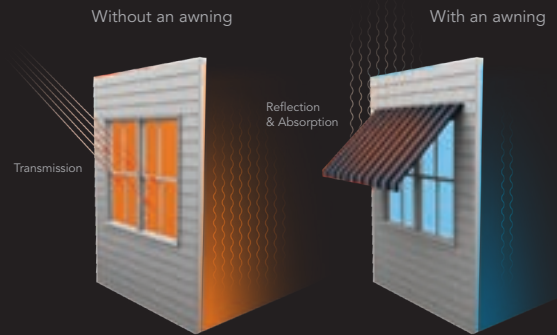

Hemlock Tweed Fancy
4751-0000
9.2" (23.37 cm) Repeat

Forest Green Fancy
4790-0000
7.47" (18.97 cm) Repeat

Plum Fancy
4909-0000
9.2" (23.37 cm) Repeat
Signature Series

Reduce your energy costs with Sunbrella shade fabrics. An awning will keep your energy costs down by blocking the sun's heat in warmer months. The American Society of Heating, Refrigeration and Air-Conditioning Engineers has shown that an awning can reduce solar heat gain by 55-65% on southern-facing windows and 72-77% on western exposures reducing home cooling energy consumption by up to 60%.